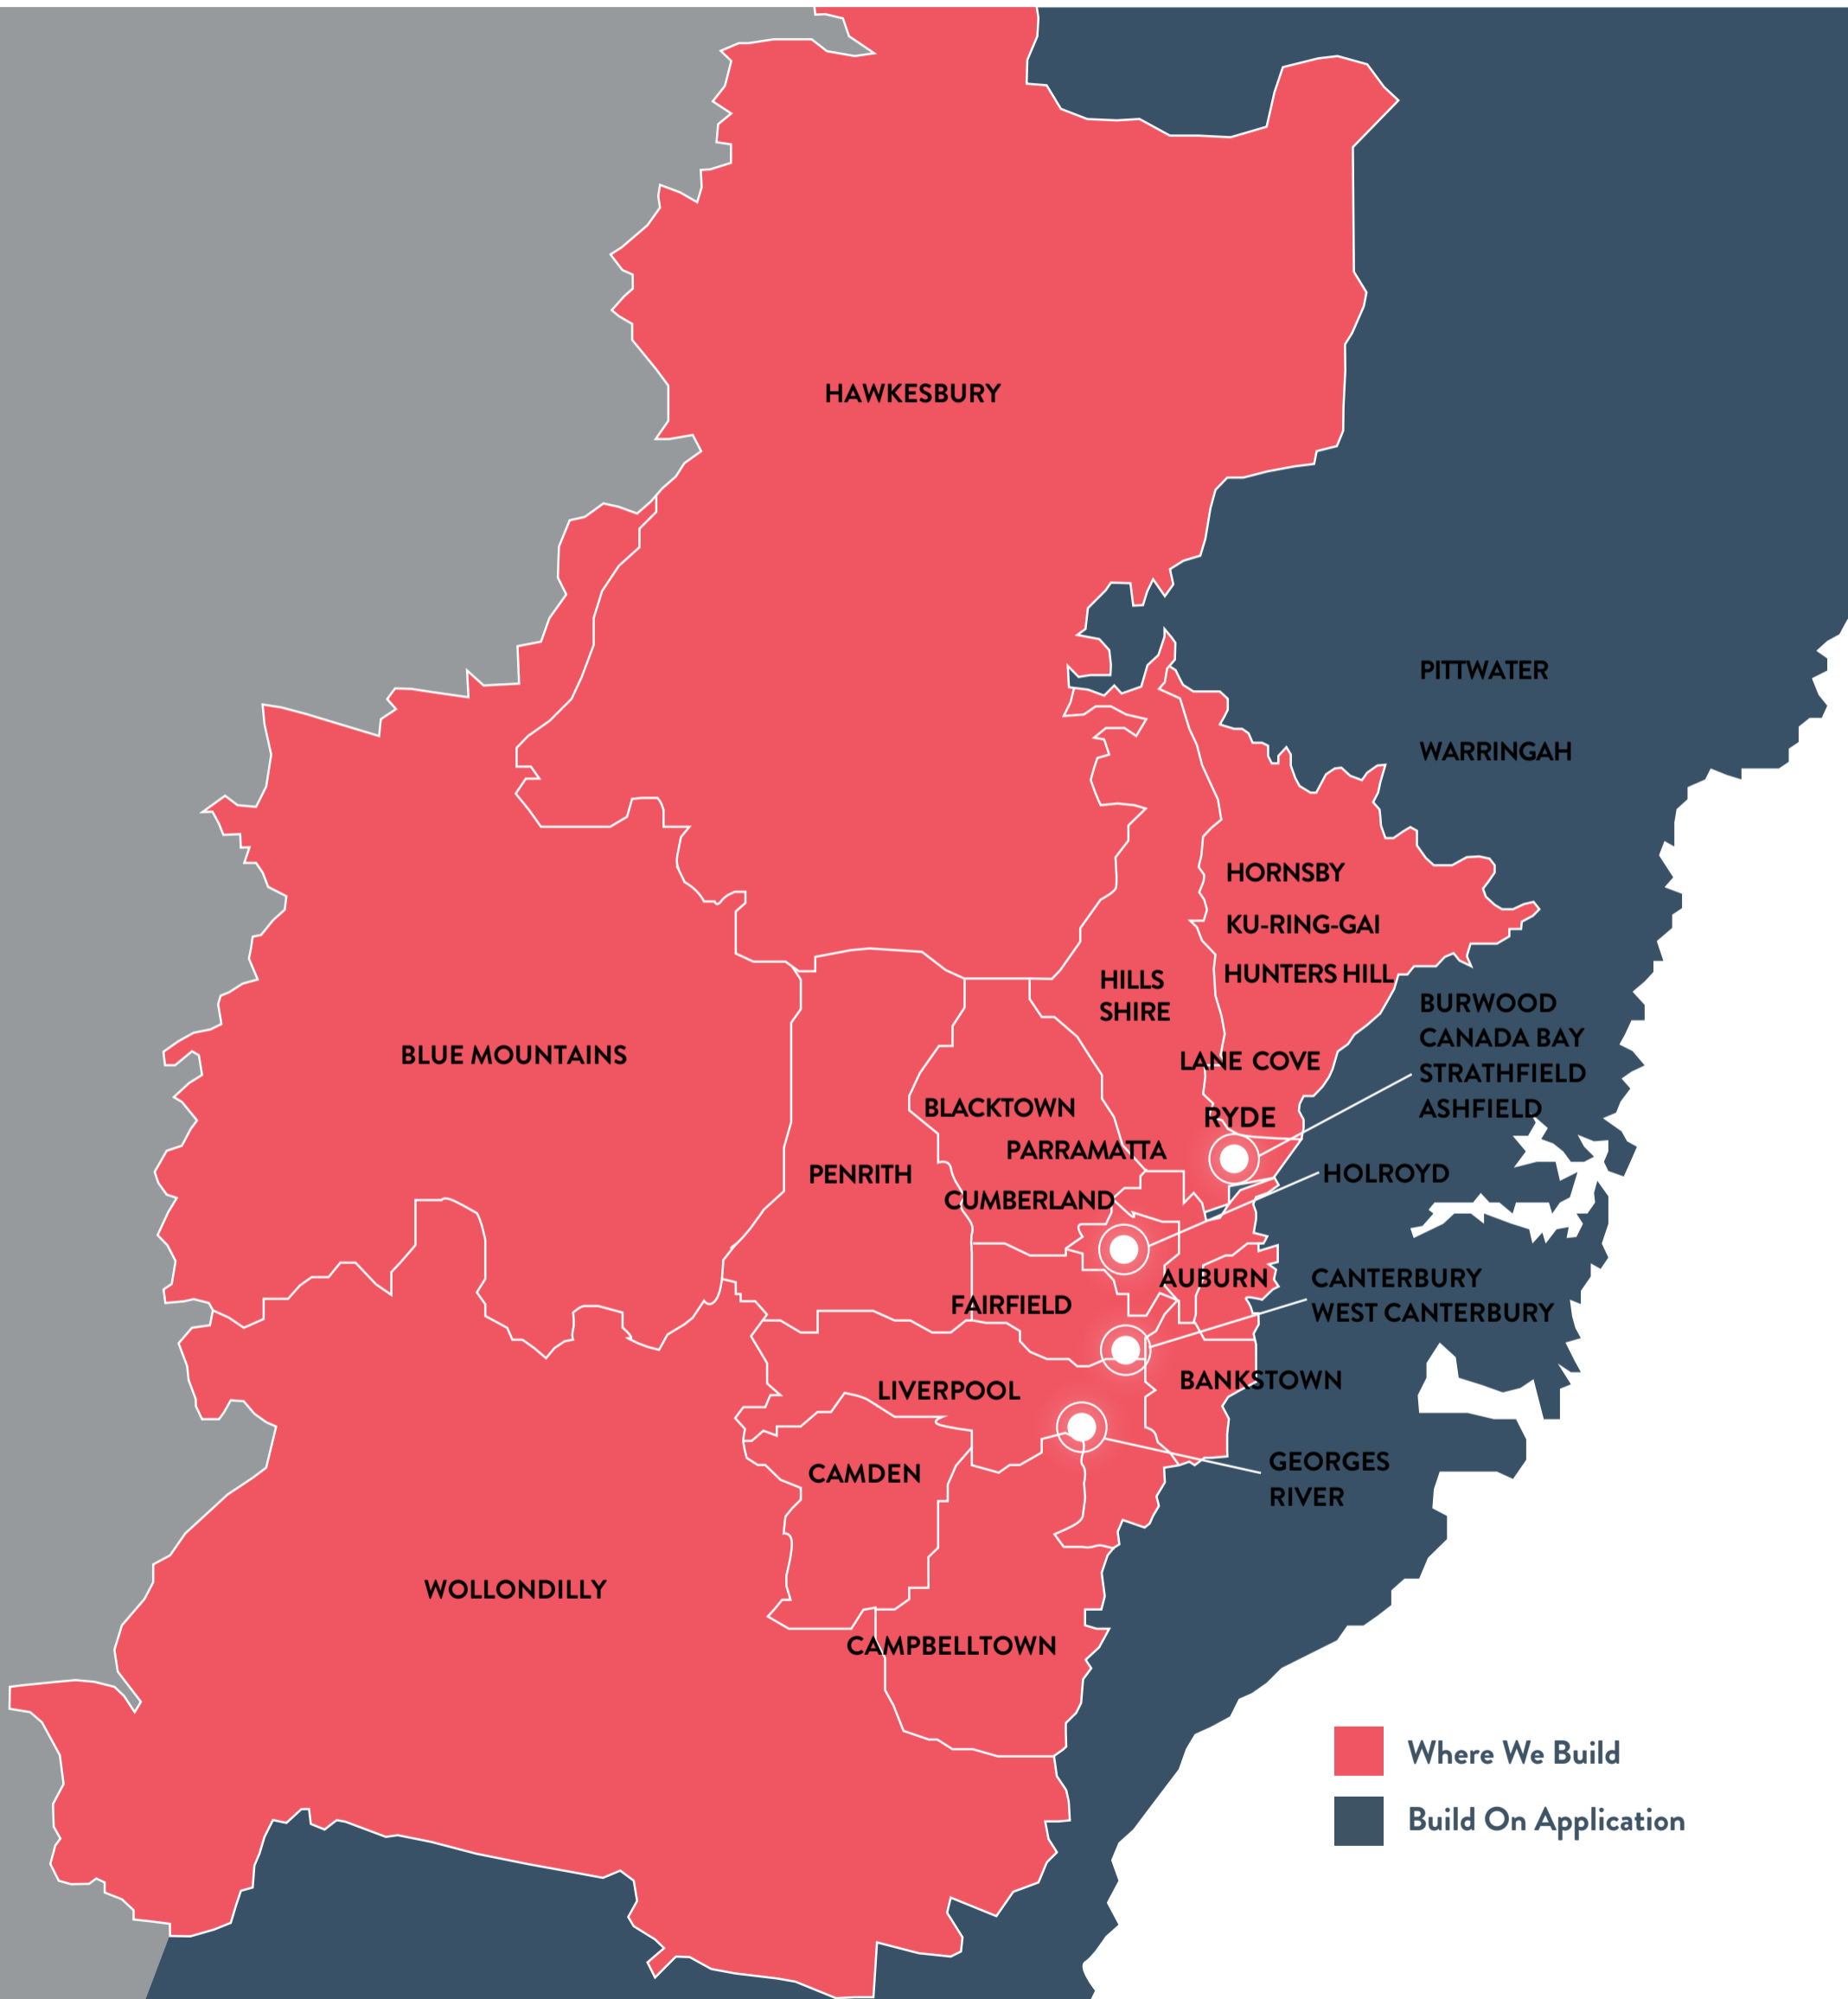

## WHERE WE BUILD

We've had great success building quality homes in Greater Sydney and are looking to expand our building area. If you are outside our current building area we would still like to talk with you. For enquiries about our build regions, feel free to contact our Sales Specialist on 1300 100 922.