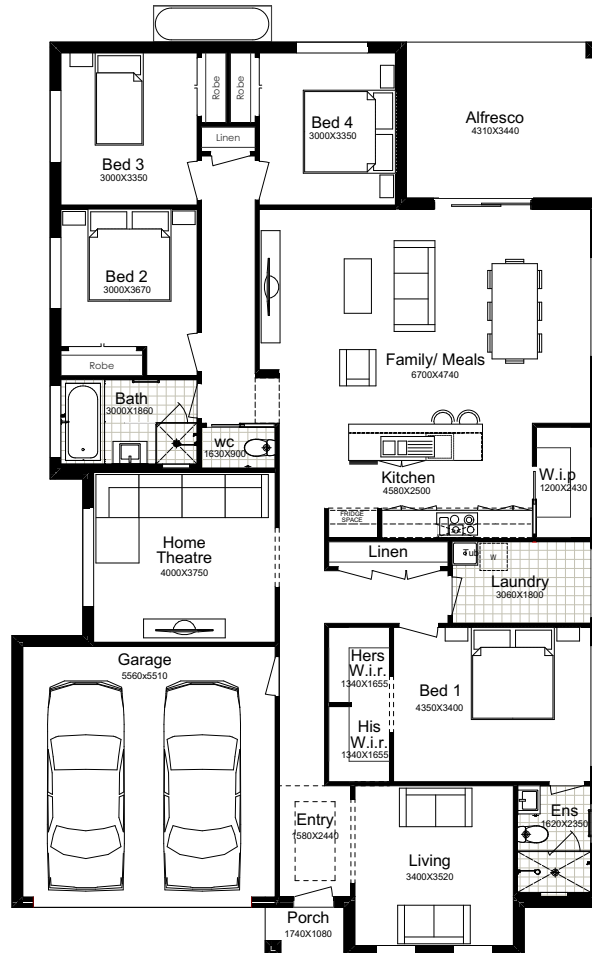

Branxton facade

SIERRA 25

multiple living spaces

Urban facade

Leura facade

OPTIONAL FACADES AVAILABLE: Modern | Traditional | Hampton | Lawson | Classic | Kingston | Hunter

1300 100 922
betterbuilthomes.com.au

SIERRA 25

multiple living spaces

Suits: 15m LOTS	Ground Floor: 189.27m ²	Alfresco: 14.83m ²	Total: 240.61m ²	Width: 13.00m
	Garage: 34.63m ²	Porch: 1.88m ²		Depth: 20.15m

1300 100 922
betterbuilthomes.com.au